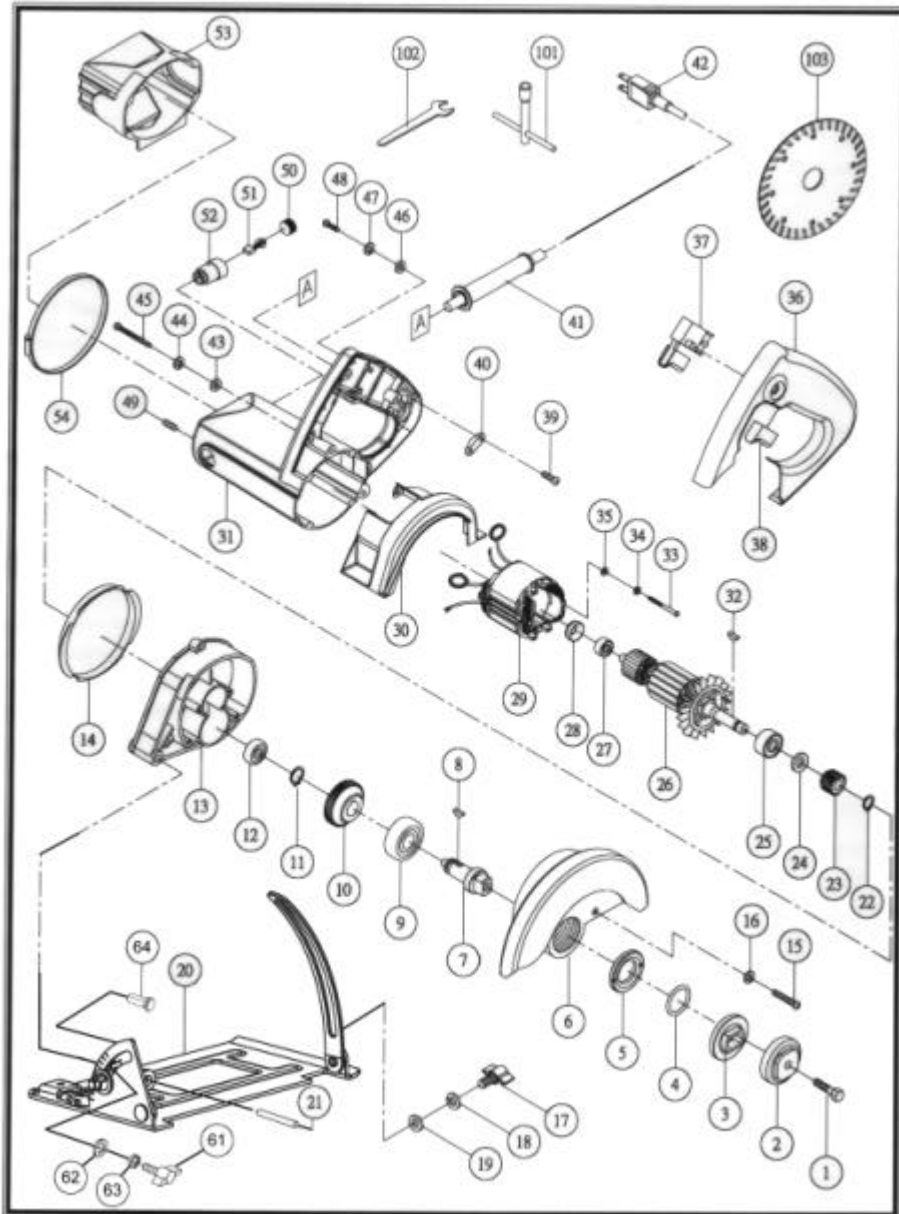

MODEL : 8210SC

ITEM NO.	PART NO.	Q'TY USED	PART NAME	ITEM NO.	PART NO.	Q'TY USED	PART NAME
1	2106136	1	Hex. Flange Hd. Bolt M6 x27	39	2492014	2	Tapping Screw TS4 x4
2	2104016	1	Outer Flange	40	1604018	1	Strain Relief
3	2104015	1	Inner Flange	41	1604234	1	Cord Guard
4	1606057-1	1	'O' Ring	42	1103002	1	Power Supply Cord With Plug (VDE)
5	1202023	1	Bearing Cap		1116012	1	Power Supply Cord With Plug (115V)
6	3004056	1	Front Cover		1118012	1	Power Supply Cord With Plug (230V)
7	2004044-1	1	Spindle		1103012	1	Power Supply Cord With Plug SJ
8	2201003	1	Woodruff Key 3x 10		1101182	1	Power Supply Cord With Plug SJ
9	0606011	1	Ball Bearing 6201-2NSL	43	1209045	3	Flat Washer 5 x 9
10	1905104	1	Spiral Bevel Gear	44	2222050	3	Spring Washer 5
11	2203120	1	Retaining Ring C-12	45	2413045	3	Pan Hd. Screw M5 x15
12	0603002	1	Ball Bearing N626-RS	46	1209044	4	Flat Washer 4 x 7
13	3002044	1	Inner Cover	47	2222040	4	Spring Washer 4
14	1201023	1	Fan Guide	48	2492020	4	Tapping Screw TS4 x20
15	2412027	4	Pan Hd. Screw M4 x27	49	2443008	2	Hex. Socket No Hd. Screw M5 x8
16	2222040	4	Spring Washer 4	50	0902003	2	Bakelite Nut
17	1604264	1	Thumb Screw M6 x15	51	0901019	2	Carbon Brush
18	2222060	1	Spring Washer 6	52	0903025	2	Carbon Brush Holder
19	2223060	1	Flat Washer 6	53	1606163	1	Rear Cover
20	1501181	1	Base Plate	54	2218001	1	Ring 4"
21	2208017	1	Spring Pin 6 x32	61	3305006	1	Thumb Nut
22	2203080	1	Retaining Ring C8	62	2223060	2	Flat Washer Ø6
23	1905105	1	Pinion Gear	63	2222060	2	Spring Washer Ø6
24	2106451	1	Flat Washer	64	2106023-1	1	Adjust Screw
25	0606005	1	Ball Bearing 6000-2RS				
26	1803072	1	Armature Assembly (115V)				
	1804072	1	Armature Assembly (230V)				
27	0604001	1	Ball Bearing N608-2RS	OPTIONAL ACCESSORIES			
28	1606138	1	Bearing Lining	55	2412014	1	Pan Hd. Screw M4 x14
29	1001099	1	Field Assembly (115V)	56	2223040	1	Flat Washer 4
	1002099	1	Field Assembly (230V)	57	1501134	1	Pipe
30	1606164	1	Cover	58	1606060	1	Vinyl Pipe
31	1607035	1	Motor Housing	59	1606061	1	Pipe Plug
32	2201003	1	Woodruff Key 3 x 10	60	2222040	1	Spring Washer 4
33	2493065	2	Tapping Screw TS5 x5				
34	2222050	2	Spring Washer 5	ACCESSORIES			
35	2225050	2	Inner Tooth Washer 5	101	2604002	1	Socket Wrench 9mm
36	1601028	1	Hand Cover	102	1210010	1	Spanner 22mm
37	0704034	1	Switch (115V or 230V)	103	1404013	1	Blade 110mm
38	1606131	1	Switch Cover		2905840-T2	1	Instruction Manual